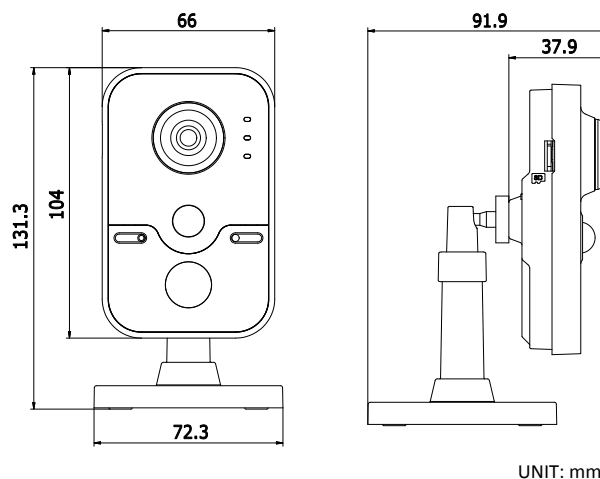

Security	64/128-bit WEP, WPA/WPA2, WPA-PSK/WPA2-PSK, WPS
Transmit Output Power	11b: 17±1.5dBm @ 11Mbps 11g: 14±1.5dBm @ 54Mbps 11n: 12.5±1.5dBm
Reception Sensitivity	11b: -90dBm @ 11Mbps (Typical) 11g: -75dBm @ 54Mbps (Typical) 11n: -74dBm (Typical)
Transfer Rates	11b: 11Mbps, 11g: 54Mbps, 11n: up to 150Mbps
Wireless Range	50 meters (The performance varies based on actual environment)
General	
Operating Conditions	-10 °C – 40°C (14 °F – 104 °F), Humidity 95% or less (non-condensing)
Power Supply	12 VDC ± 25%, PoE (802.3af)
Power Consumption	Max. 5W
PIR	Angle: 90°, Range: 8m
IR Range	Approx. 10 meters
Dimensions	72.3 × 91.9 × 131.3mm (2.85" × 3.62" × 5.17")
Material	Plastic
Weight	400g (0.88lbs)

Ordering Models

DS-2CD2422FWD-IW

Dimensions